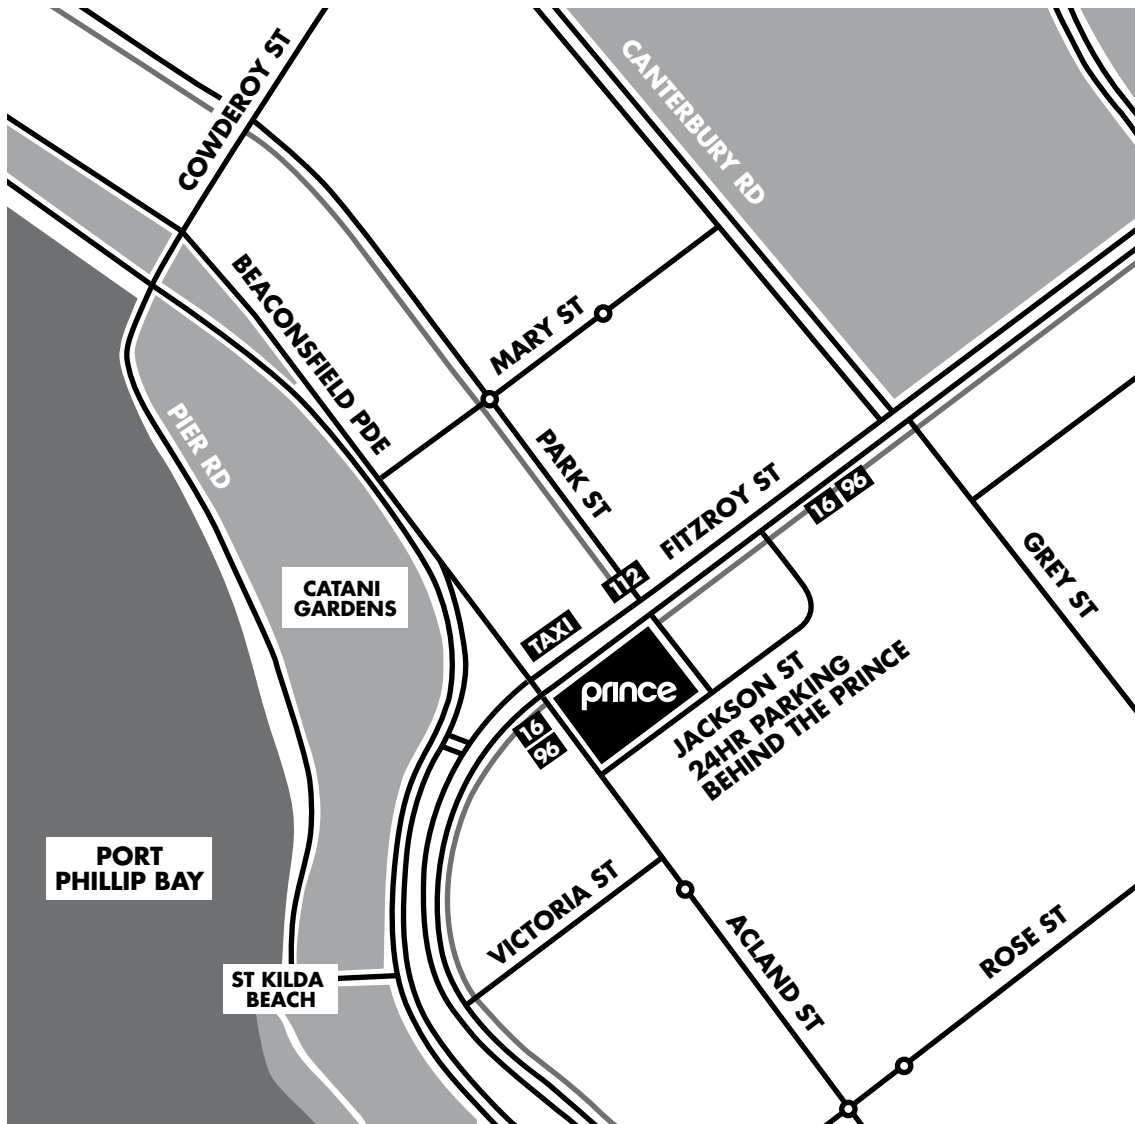

HOW TO GET THERE

TRAM Catch either the **16, 96** or **112** Trams
For timetable information call **131 638** or visit www.metlinkmelbourne.com.au

CAR 24 Hour parking available behind the venue

TAXI A Taxi rank is located outside the venue in Fitzroy Street